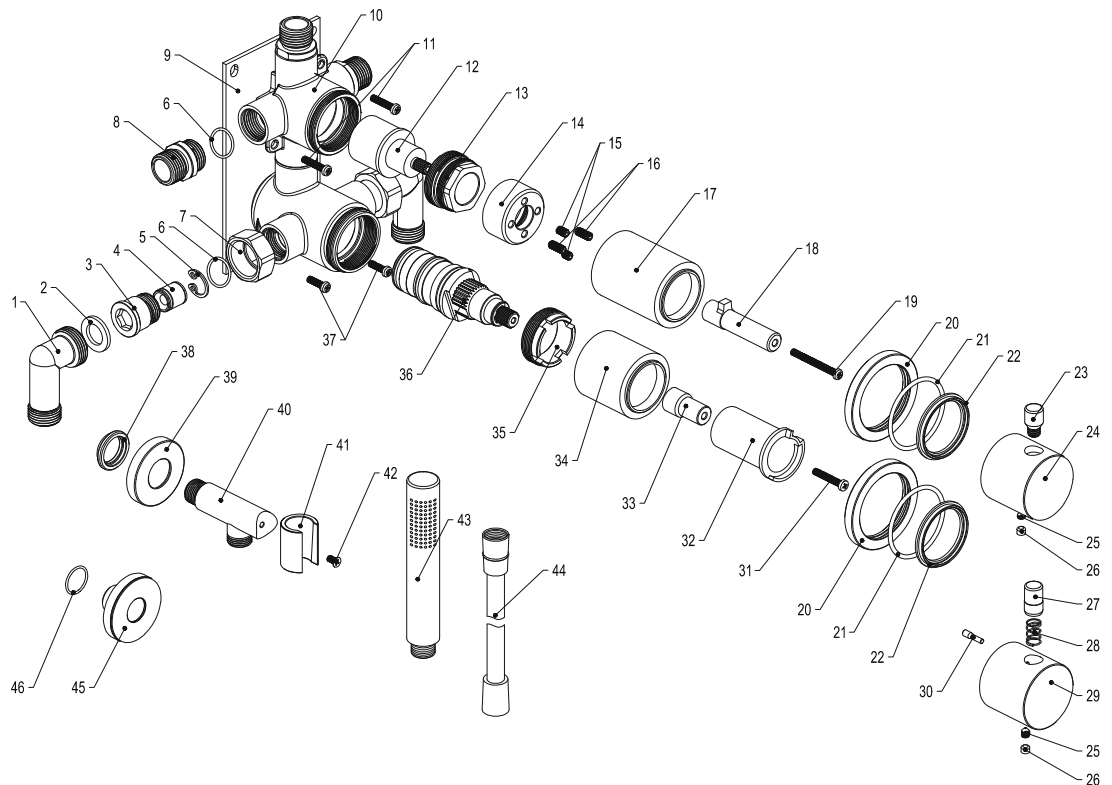

- 1 90° connector
- 2 Gasket
- 3 Connector
- 4 Check valve
- 5 c-ring
- 6 o-ring
- 7 Foot nut
- 8 Connector
- 9 Fastening plate
- 10 Body
- 11 Fixing screws
- 12 Diverter
- 13 Lock nut
- 14 Limiter
- 15 Hex screws
- 16 Limiter screws
- 17 Diverter cover
- 18 Splined extender
- 19 Screw
- 20 Decorative cover ring
- 21 o-ring
- 22 Washer
- 23 Handwheel bar
- 24 Handwheel
- 25 Inner hex screw
- 26 Decoration rubber
- 27 Handwheel bar
- 28 Button spring
- 29 Thermostatic handle
- 30 Handwheel plug
- 31 Screw
- 32 Temperature limiter
- 33 Spline bushing
- 34 Thermostat cover
- 35 Thermostat lock nut
- 36 Thermostatic cartridge
- 37 Fixing screws
- 38 Gasket
- 39 Decorative cover ring
- 40 Hand shower holder pipe
- 41 Hand shower holder pipe
- 42 Screw
- 43 Hand shower holder pipe
- 44 Hose
- 45 Tattle pipe cover
- 46 o-ring

## Harmonized 3x Classic

Art no: 21059 RSK: 8295130

**Primy**  
Stainless Steel  
Kitchen & Bathroom

Scandtap AB, Olofsdalsvägen 21, 302 41 Halmstad, Sweden  
info@scandtap.com, www.scandtap.com